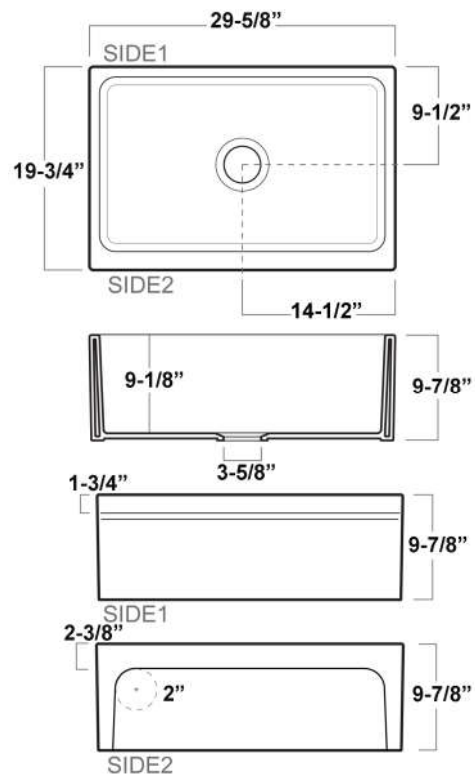

**30" GANNON SINGLE
BOWL FARMER SINK**

Cat. No
FSSB1000

W: 29-5/8"
D: 19-3/4"
H: 9-7/8"

***Please do NOT cut hole without
template or actual product.**

Interior Dimensions:

Basin Interior: 27-1/2" W x 16-1/2" D
Basin Depth: 9"

Features:

- ▶ Constructed of fine fireclay for beauty and durability
- ▶ Finely crafted in Italy
- ▶ Fireclay provides a smooth, waveless surface
- ▶ Non-porous surface resists heat, stains and cracking
- ▶ Sides and front have 1" rim
- ▶ 3 1/2" center drain openings
- ▶ Sink is finished in four sides
- ▶ Available in 2 colors
- ▶ Drain sold separately

Colors

WH White
BQ Bisque

Dimensions of fixture are nominal and may vary within the range of tolerances established by ANSI Standard A112.19.2. Dimensions and specifications subject to change without notice.